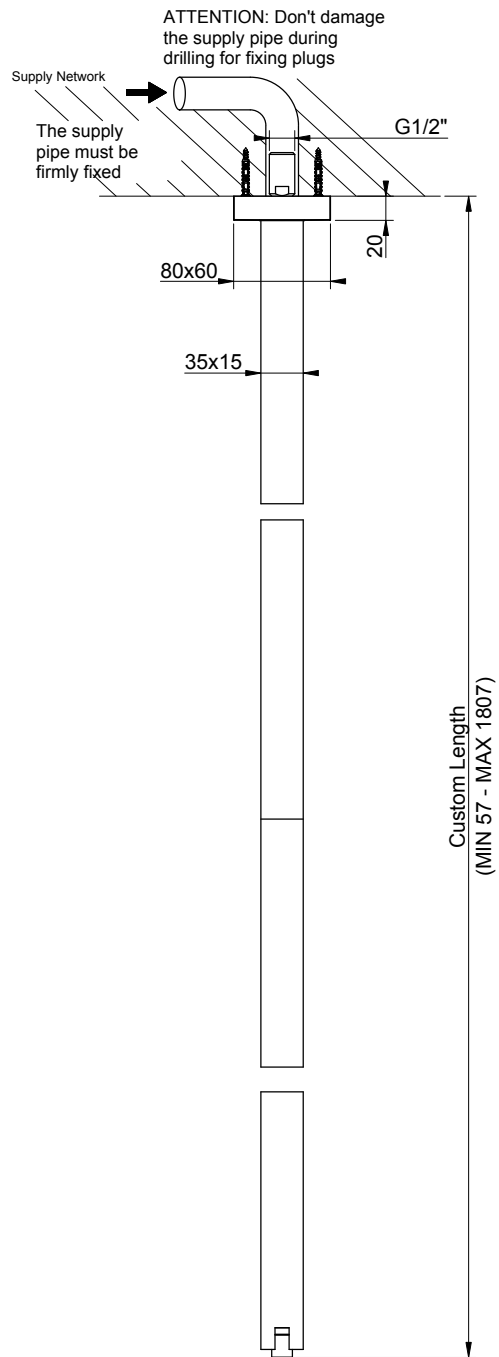

1

2

ATTENTION: In the second and third case hard fixing supports are not provided in the box but they need to be realized by the installer during the installation phase

3

GESSI

RETTANGOLO 20199

BOCCA DA SOFFITTO CON LUNGHEZZA PERSONALIZZABILE